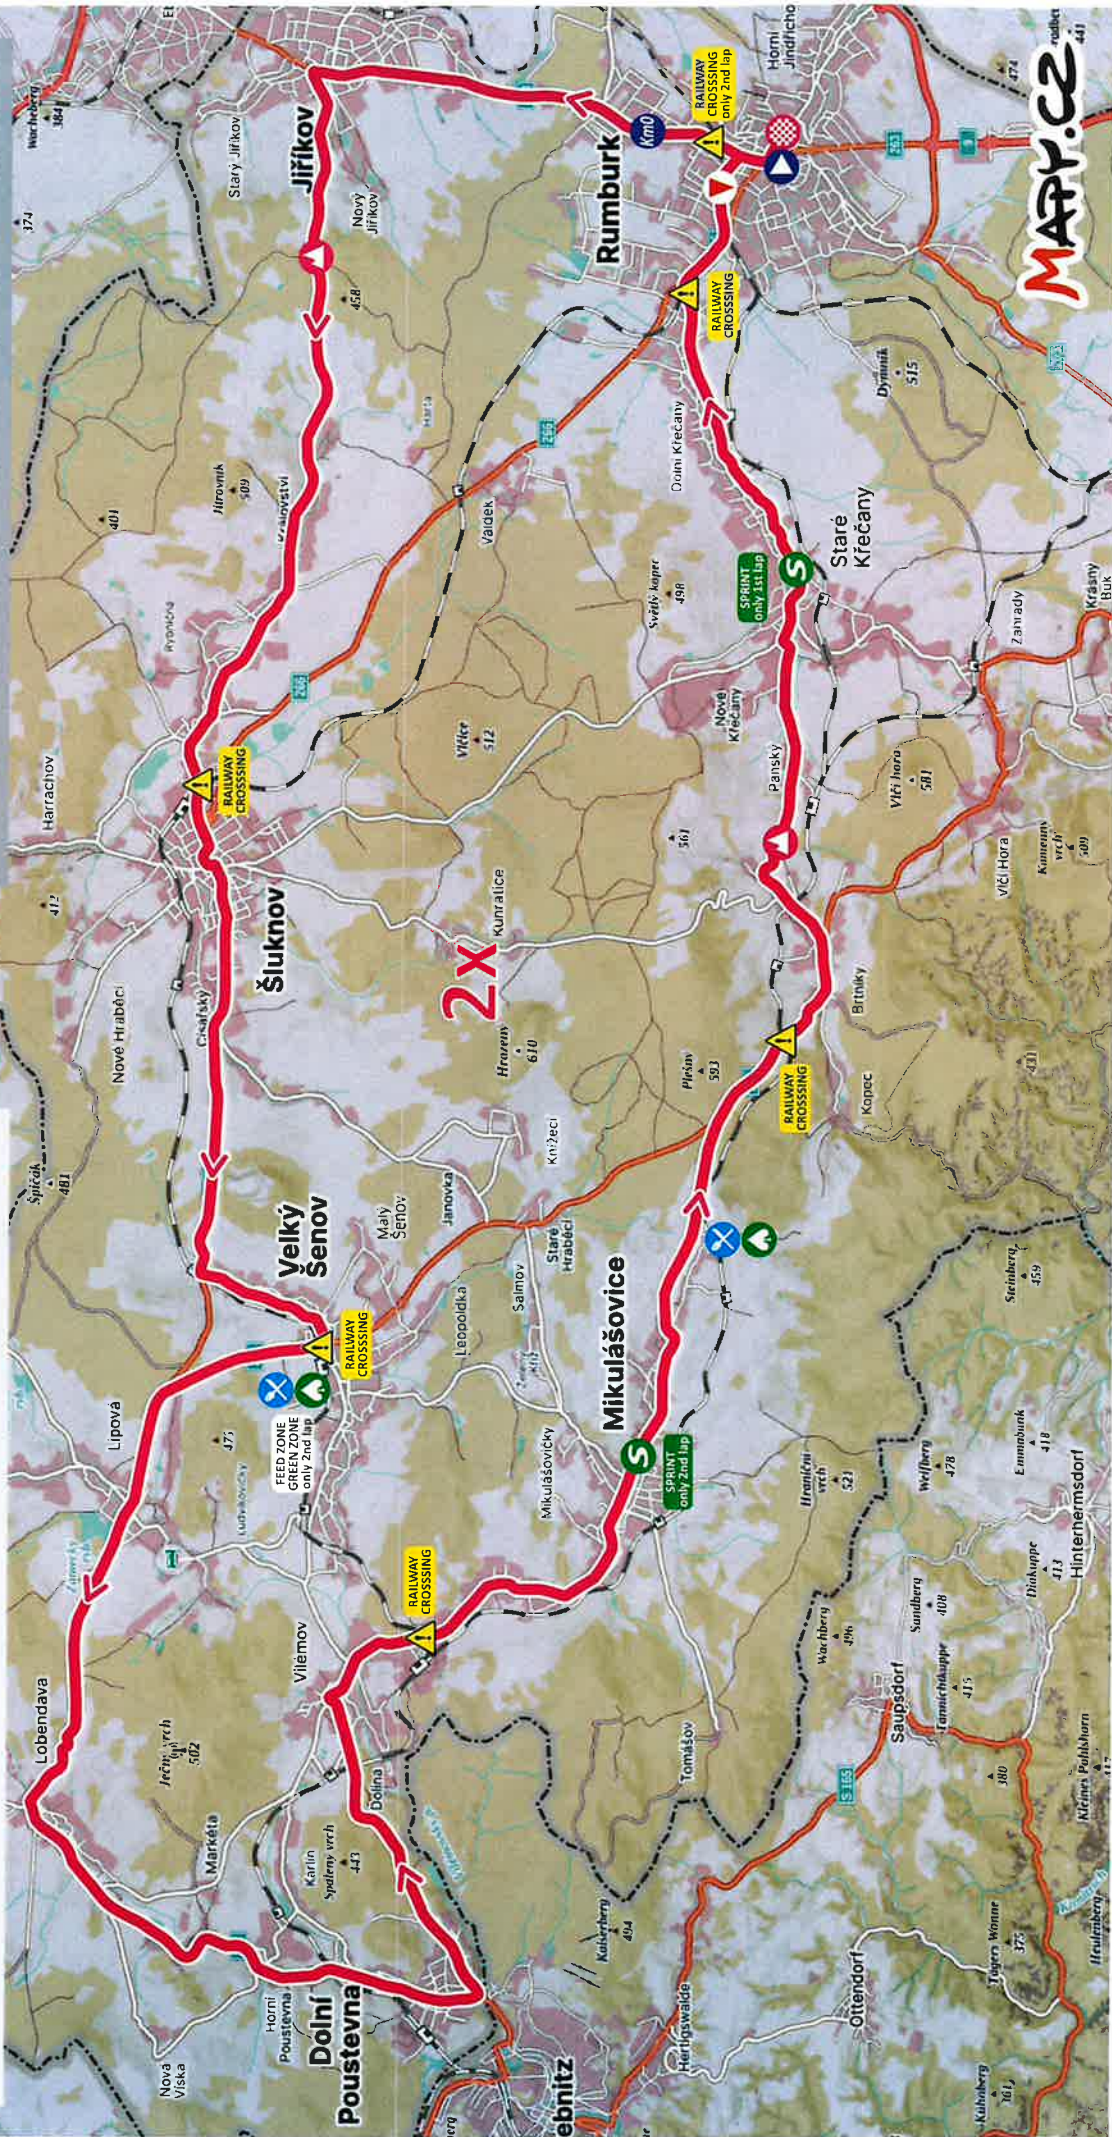

TOUR de Feminin

2nd stage

Through the
Czech Switzerland
National Park

109 km
1.920 m

-  START
-  FINISH
-  OFFICIAL START
-  SPRINT
-  GPM
-  FEED ZONE
-  GREEN ZONE
-  LAST KM
-  DANGER !
-  COURSE

2000 m

TOUR de Feminin

3rd stage
Through the
Šluknov Hills

110,7 km
1.454 m

- | | | | |
|--|----------------|--|------------|
| | START | | FEED ZONE |
| | FINISH | | GREEN ZONE |
| | OFFICIAL START | | LAST KM |
| | SPRINT | | DANGER I |
| | GPM | | COURSE |

1.454 m

1.454 m

500 m
400 m
300 m

0 10 20 30 40 50 60 70 80 90 100 110 110,7 km

MARIC2

TOUR de Feminin

4th stage

Through the
Lusatian Mountains

114,6 km

2.136 m

OFFICIAL START

FEED ZONE

LAST KM

DANGER !

2000 m