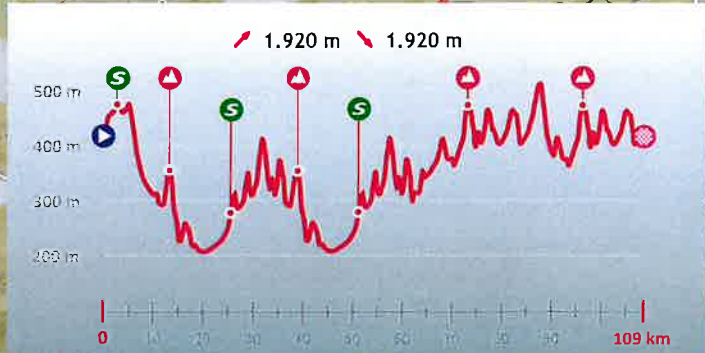

TOUR de Feminin

2nd stage

Through the
Czech Switzerland
National Park

109 km
1.920 m

-  START
-  FINISH
-  OFFICIAL START
-  SPRINT
-  GPM
-  FEED ZONE
-  GREEN ZONE
-  LAST KM
-  DANGER !
-  COURSE

2000 m

TOUR de Feminin

3rd stage
Through the
Šluknov Hills

110,7 km
1.454 m

- | | | | |
|--|----------------|--|------------|
| | START | | FEED ZONE |
| | FINISH | | GREEN ZONE |
| | OFFICIAL START | | LAST KM |
| | SPRINT | | DANGER I |
| | GPM | | COURSE |

1.454 m

1.454 m

500 m
400 m
300 m

0 10 20 30 40 50 60 70 80 90 100 110 110,7 km

MARIC2

TOUR de Feminin

4th stage

Through the
Lusatian Mountains

114,6 km

2.136 m

OFFICIAL START

FEED ZONE

LAST KM

DANGER !

2000 m