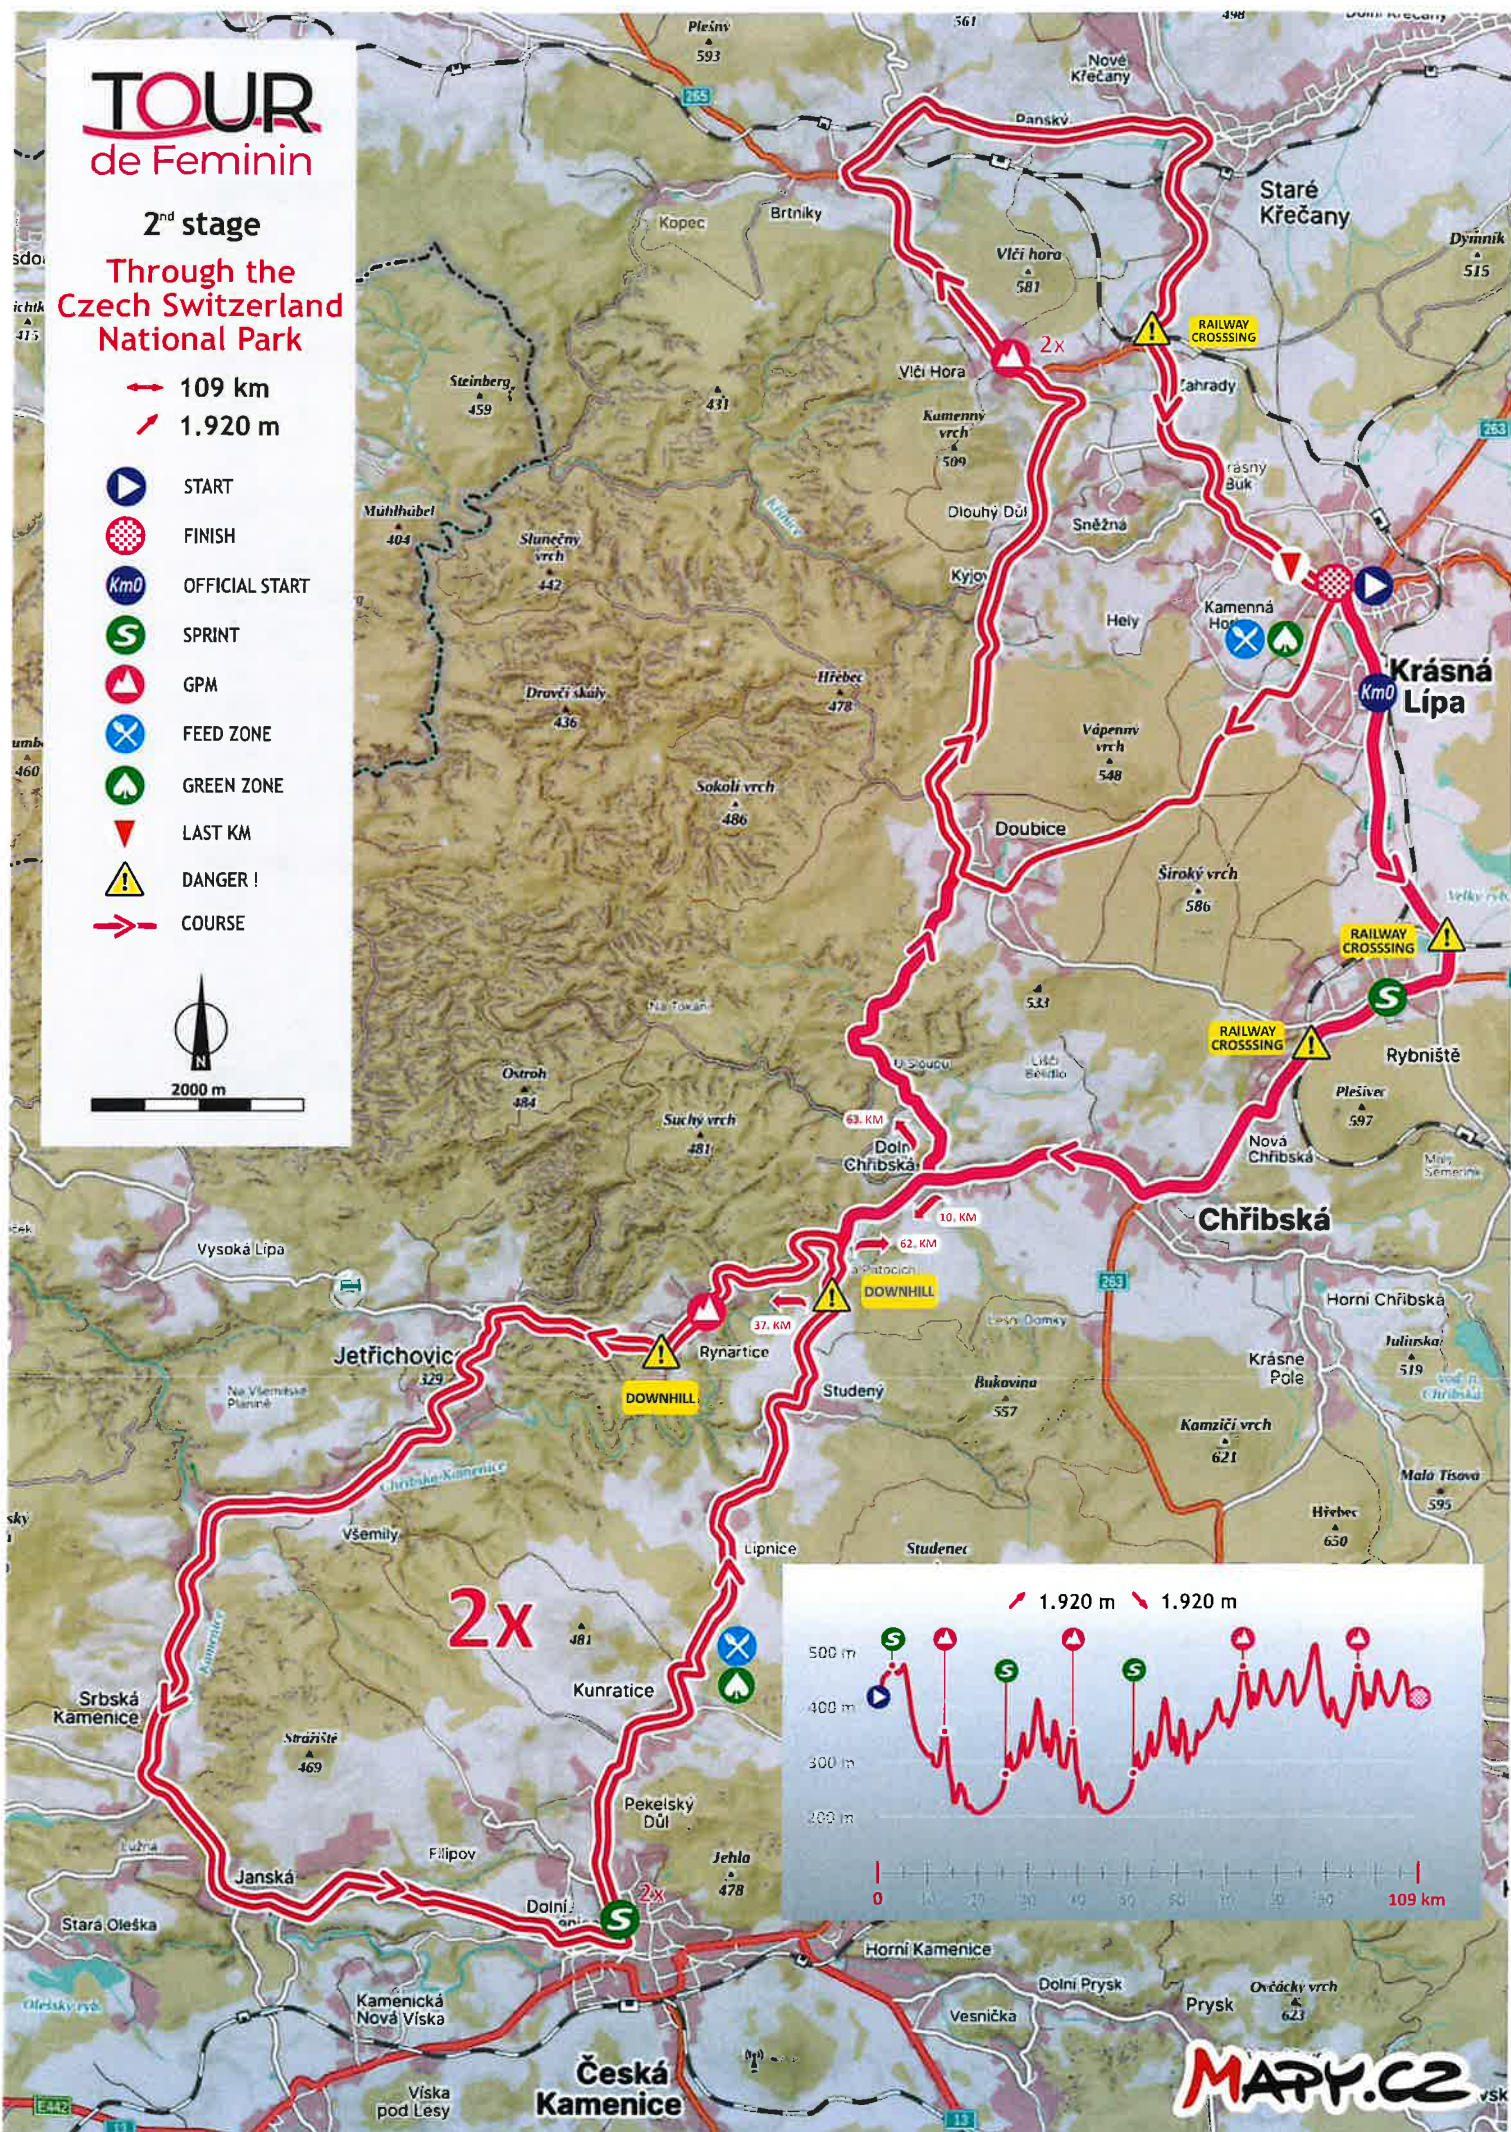

TOUR de Feminin

2nd stage

Through the
Czech Switzerland
National Park

109 km
1.920 m

-  START
-  FINISH
-  OFFICIAL START
-  SPRINT
-  GPM
-  FEED ZONE
-  GREEN ZONE
-  LAST KM
-  DANGER !
-  COURSE

2000 m

TOUR de Feminin

3rd stage
Through the
Šluknov Hills

110,7 km
1.454 m

- | | | | |
|--|----------------|--|------------|
| | START | | FEED ZONE |
| | FINISH | | GREEN ZONE |
| | OFFICIAL START | | LAST KM |
| | SPRINT | | DANGER I |
| | GPM | | COURSE |

1.454 m

1.454 m

500 m
400 m
300 m

0 10 20 30 40 50 60 70 80 90 100 110 110,7 km

MARIC2

TOUR de Feminin

4th stage

Through the
Lusatian Mountains

114,6 km

2.136 m

OFFICIAL START

FEED ZONE

LAST KM

DANGER !

2000 m